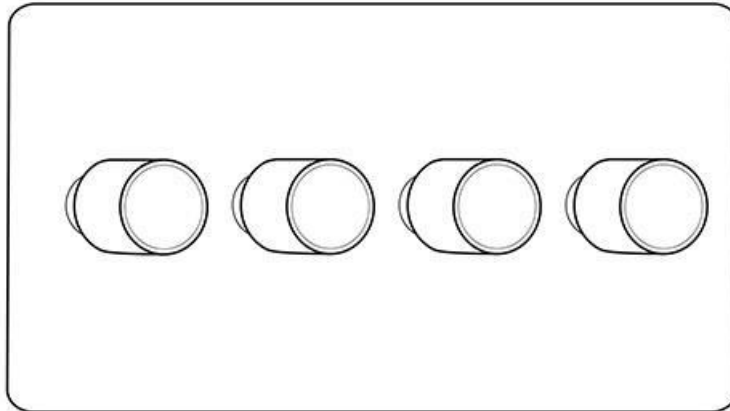

## Contractor Range - Polished Brass 4G Multi Location Primary Dimmer - V974.MLP

<b>Range</b>	Contractor Range
<b>Product</b>	Victorian Polished Brass (V)
<b>Insert Type</b>	4G Multi Location Primary Dimmer
<b>Plate Finish</b>	Polished Brass
<b>Switch Colour</b>	Polished Brass
<b>Body and Switch Trim</b>	Trimless
<b>Height</b>	86 mm
<b>Width</b>	147 mm
<b>Fixing Hole Centres</b>	Box Fixing = 120.6 mm
<b>Minimum Box Depth</b>	35
<b>Current</b>	-
<b>Voltage</b>	230 V
<b>Power</b>	Max 100 W - 10 Lamps
<b>Terminal Capacity</b>	4 mm <sup>2</sup>
<b>Earth Terminal Capacity</b>	5 mm <sup>2</sup>
<b>Product Class 1</b>	Face plate must be earthed
<b>Ambient Operating Temperature</b>	-5Â°C - 40Â°C
<b>Recommended Location</b>	Indoor use only
<b>Standard</b>	BSEN60669-2-1