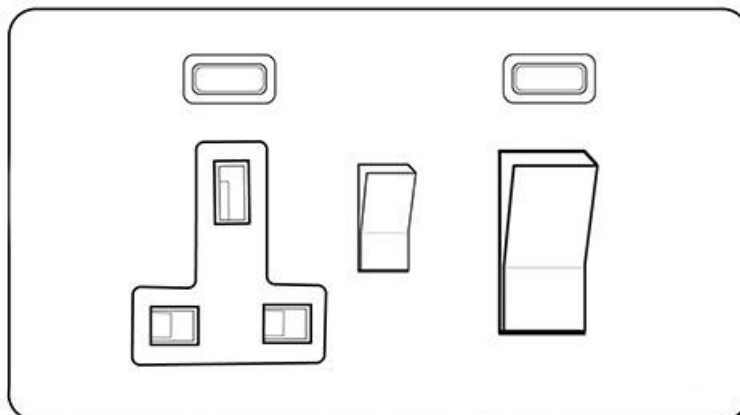

Heritage Brass

Contractor Range - Polished Brass

45A Cooker Unit + 13A Socket - V962BN

Range	Contractor Range
Product	Victorian Polished Brass (V)
Insert Type	45A Cooker Unit + 13A Socket
Plate Finish	Polished Brass
Switch Colour	Black
Body and Switch Trim	Black
Height	86 mm
Width	147 mm
Fixing Hole Centres	Box Fixing = 120.6 mm
Minimum Box Depth	48
Current	45 Amp
Voltage	230 V
Power	-
Terminal Capacity	4 mm ²
Earth Terminal Capacity	5 mm ²
Product Class 1	Face plate must be earthed
Ambient Operating Temperature	-5°C - 40°C
Recommended Location	Indoor use only
Standard	BS 4177, BS 1363