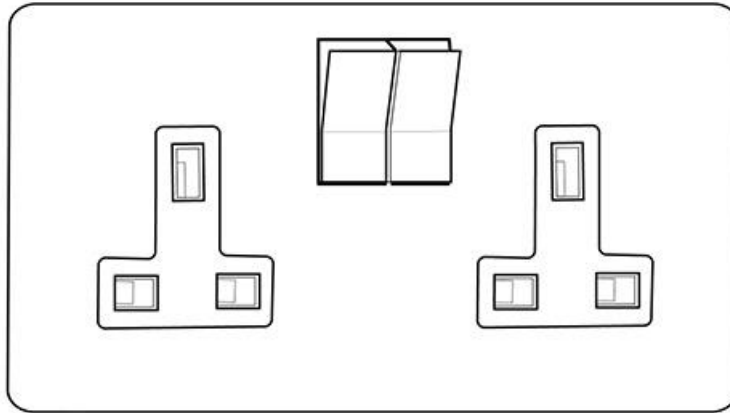

Heritage Brass

Contractor Range - Polished Brass

Double Socket (13 Amp) - V950W

Range	Contractor Range
Product	Victorian Polished Brass (V)
Insert Type	Double Socket (13 Amp)
Plate Finish	Polished Brass
Switch Colour	White
Body and Switch Trim	White
Height	86 mm
Width	147 mm
Fixing Hole Centres	Box Fixing = 120.6 mm
Minimum Box Depth	25
Current	13 Amp
Voltage	230 V
Power	-
Terminal Capacity	4 mm ²
Earth Terminal Capacity	5 mm ²
Product Class 1	Face plate must be earthed
Ambient Operating Temperature	-5°C - 40°C
Recommended Location	Indoor use only
Standard	BS 1363