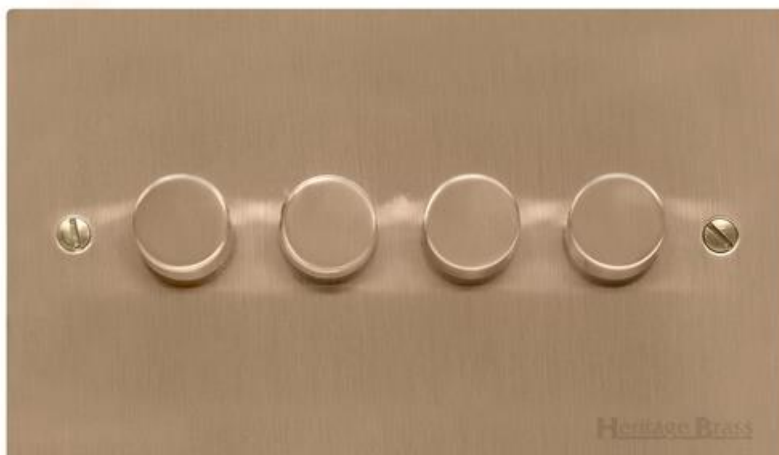

Heritage Brass

Elite Flat Plate Range - Antique Brass

4 Gang Dimmer 400 watts(Compatible with halogen/ incandescent bulbs) - T91.974.400

Range	Elite Flat Plate Range
Product	Elite Flat Plate Range Antique Brass Switches & Sockets, T91
Insert Type	4 Gang Dimmer 400 watts(Compatible with halogen/ incandescent bulbs)
Plate Finish	Antique Brass
Switch Colour	Antique Brass
Body and Switch Trim	Trimless
Height	86 mm
Width	147 mm
Fixing Hole Centres	Box Fixing = 120.6 mm
Minimum Box Depth	35
Current	-
Voltage	230 V
Power	60 W - 400 W Leading Edge
Terminal Capacity	4 mm ²
Earth Terminal Capacity	5 mm ²
Product Class 1	Face plate must be earthed
Ambient Operating Temperature	-5°C - 40°C
Recommended Location	Indoor use only
Standard	BS EN 55014, BS EN 60669-2-1