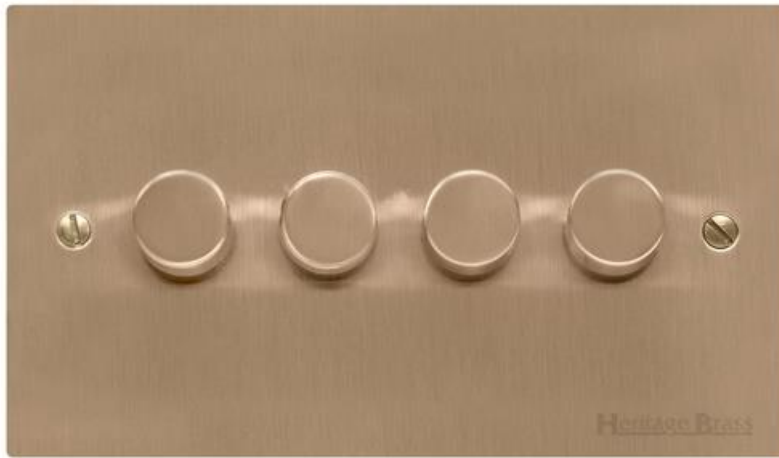

Heritage Brass

Elite Flat Plate Range - Antique Brass

4 Gang Dimmer 250 watts (Compatible with halogen/ incandescent bulbs) - T91.974.250

Range	Elite Flat Plate Range
Product	Elite Flat Plate Range Antique Brass Switches & Sockets, T91
Insert Type	4 Gang Dimmer 250 watts (Compatible with halogen/ incandescent bulbs)
Plate Finish	Antique Brass
Switch Colour	Antique Brass
Body and Switch Trim	Trimless
Height	86 mm
Width	147 mm
Fixing Hole Centres	Box Fixing = 120.6 mm
Minimum Box Depth	35
Current	-
Voltage	230 V
Power	40 W - 250 W Leading Edge
Terminal Capacity	4 mm ²
Earth Terminal Capacity	5 mm ²
Product Class 1	Face plate must be earthed
Ambient Operating Temperature	-5°C - 40°C
Recommended Location	Indoor use only
Standard	BS EN 55014, BS EN 60669-2-1