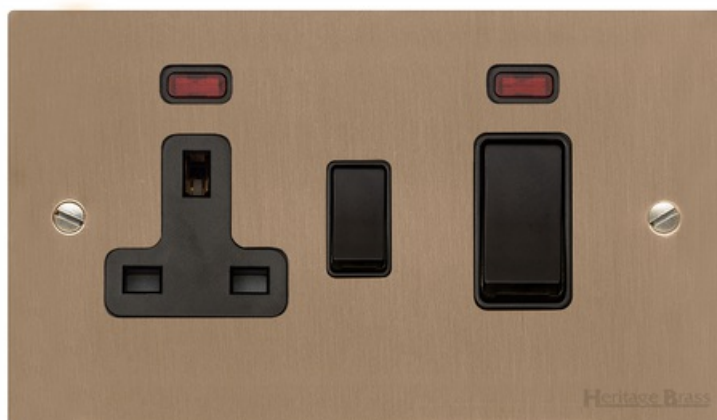

Heritage Brass

Elite Flat Plate Range - Antique Brass

45A Cooker Unit + 13A Socket - T91.962.BK

Range	Elite Flat Plate Range
Product	Elite Flat Plate Range Antique Brass Switches & Sockets, T91
Insert Type	45A Cooker Unit + 13A Socket
Plate Finish	Antique Brass
Switch Colour	Black
Body and Switch Trim	Black
Height	86 mm
Width	147 mm
Fixing Hole Centres	Box Fixing = 120.6 mm
Minimum Box Depth	48
Current	45 Amp
Voltage	230 V
Power	-
Terminal Capacity	4 mm ²
Earth Terminal Capacity	5 mm ²
Product Class 1	Face plate must be earthed
Ambient Operating Temperature	-5°C - 40°C
Recommended Location	Indoor use only
Standard	BS 4177, BS 1363