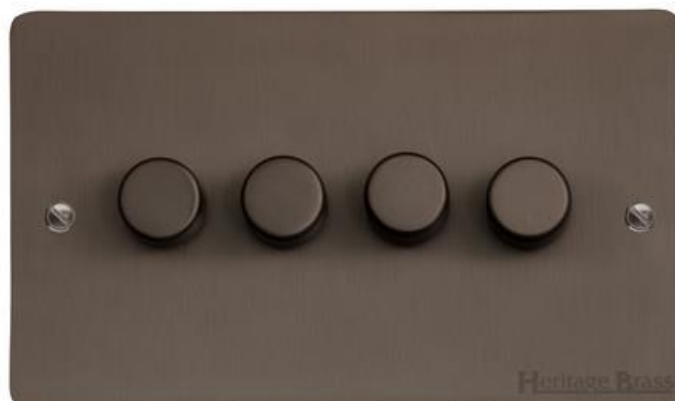

Heritage Brass

Elite Flat Plate Range - Matt Bronze

4 Gang Dimmer 400 watts(Compatible with halogen/ incandescent bulbs) - T09.974.400

Range	Elite Flat Plate Range
Product	Elite Flat Plate Range Matt Bronze Switches & Sockets, T09
Insert Type	4 Gang Dimmer 400 watts(Compatible with halogen/ incandescent bulbs)
Plate Finish	Matt Bronze
Switch Colour	Matt Bronze
Body and Switch Trim	Trimless
Height	86 mm
Width	147 mm
Fixing Hole Centres	Box Fixing = 120.6 mm
Minimum Box Depth	35
Current	-
Voltage	230 V
Power	60 W - 400 W Leading Edge
Terminal Capacity	4 mm ²
Earth Terminal Capacity	5 mm ²
Product Class 1	Face plate must be earthed
Ambient Operating Temperature	-5°C - 40°C
Recommended Location	Indoor use only
Standard	BS EN 55014, BS EN 60669-2-1