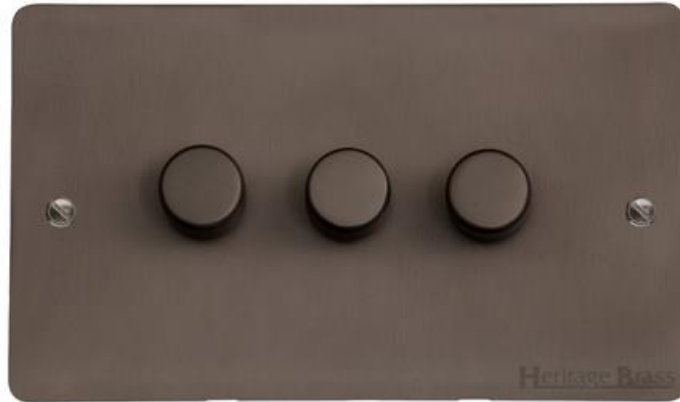

Heritage Brass

Elite Flat Plate Range - Matt Bronze

3 Gang Dimmer 400 watts (Compatible with halogen/ incandescent bulbs) - T09.973.400

Range	Elite Flat Plate Range
Product	Elite Flat Plate Range Matt Bronze Switches & Sockets, T09
Insert Type	3 Gang Dimmer 400 watts (Compatible with halogen/ incandescent bulbs)
Plate Finish	Matt Bronze
Switch Colour	Matt Bronze
Body and Switch Trim	Trimless
Height	86 mm
Width	147 mm
Fixing Hole Centres	Box Fixing = 120.6 mm
Minimum Box Depth	35
Current	-
Voltage	230 V
Power	60 W - 400 W Leading Edge
Terminal Capacity	4 mm ²
Earth Terminal Capacity	5 mm ²
Product Class 1	Face plate must be earthed
Ambient Operating Temperature	-5°C - 40°C
Recommended Location	Indoor use only
Standard	BS EN 55014, BS EN 60669-2-1