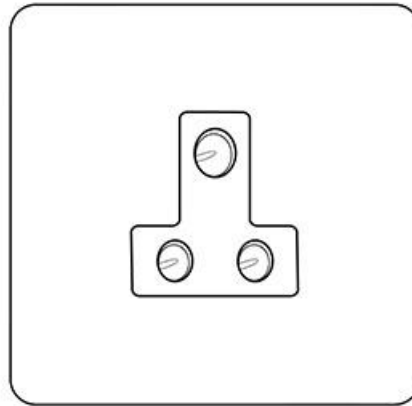

Heritage Brass

Elite Flat Plate Range - Satin Brass

5 Amp 3 Round Pin Socket - T04.982.W

Range	Elite Flat Plate Range
Product	Elite Flat Plate Range Satin Brass Switches & Sockets, T04
Insert Type	5 Amp 3 Round Pin Socket
Plate Finish	Satin Brass
Switch Colour	-
Body and Switch Trim	White
Height	86 mm
Width	86 mm
Fixing Hole Centres	Box Fixing = 60.3 mm
Minimum Box Depth	35
Current	4 Amp
Voltage	230 V
Power	-
Terminal Capacity	4 mm ²
Earth Terminal Capacity	5 mm ²
Product Class 1	Face plate must be earthed
Ambient Operating Temperature	-5°C - 40°C
Recommended Location	Indoor use only
Standard	BS 546