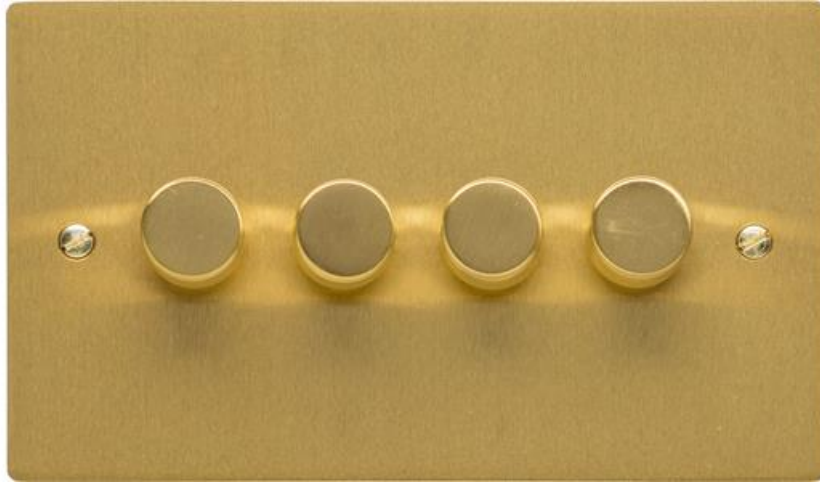

Heritage Brass

Elite Flat Plate Range - Satin Brass 4G Multi Location Primary Dimmer - T04.974.MLP

Range	Elite Flat Plate Range
Product	Elite Flat Plate Range Satin Brass Switches & Sockets, T04
Insert Type	4G Multi Location Primary Dimmer
Plate Finish	Satin Brass
Switch Colour	Satin Brass
Body and Switch Trim	Trimless
Height	86 mm
Width	147 mm
Fixing Hole Centres	Box Fixing = 120.6 mm
Minimum Box Depth	35
Current	-
Voltage	230 V
Power	Max 100 W - 10 Lamps
Terminal Capacity	4 mm ²
Earth Terminal Capacity	5 mm ²
Product Class 1	Face plate must be earthed
Ambient Operating Temperature	-5Å°C - 40Å°C
Recommended Location	Indoor use only
Standard	BSEN60669-2-1