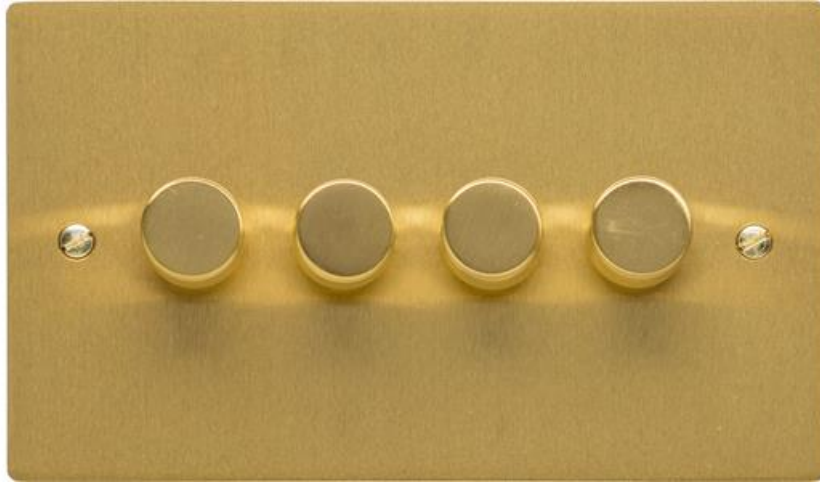

## Elite Flat Plate Range - Satin Brass

4 Gang Dimmer 250 watts (Compatible with halogen/ incandescent bulbs) - T04.974.250

<b>Range</b>	Elite Flat Plate Range
<b>Product</b>	Elite Flat Plate Range Satin Brass Switches & Sockets, T04
<b>Insert Type</b>	4 Gang Dimmer 250 watts (Compatible with halogen/ incandescent bulbs)
<b>Plate Finish</b>	Satin Brass
<b>Switch Colour</b>	Satin Brass
<b>Body and Switch Trim</b>	Trimless
<b>Height</b>	86 mm
<b>Width</b>	147 mm
<b>Fixing Hole Centres</b>	Box Fixing = 120.6 mm
<b>Minimum Box Depth</b>	35
<b>Current</b>	-
<b>Voltage</b>	230 V
<b>Power</b>	40 W - 250 W Leading Edge
<b>Terminal Capacity</b>	4 mm <sup>2</sup>
<b>Earth Terminal Capacity</b>	5 mm <sup>2</sup>
<b>Product Class 1</b>	Face plate must be earthed
<b>Ambient Operating Temperature</b>	-5°C - 40°C
<b>Recommended Location</b>	Indoor use only
<b>Standard</b>	BS EN 55014, BS EN 60669-2-1