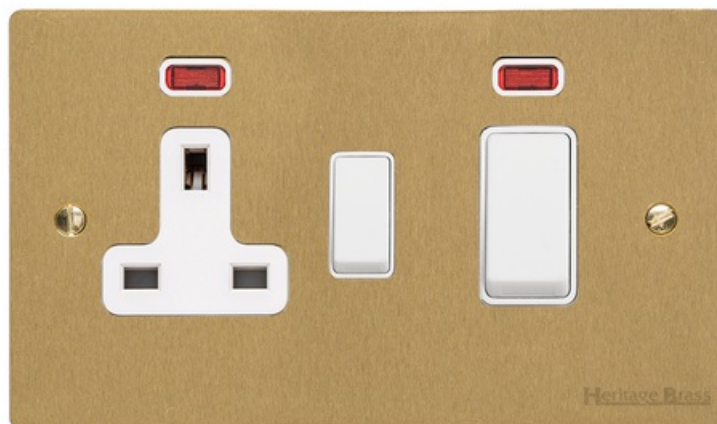

Heritage Brass

Elite Flat Plate Range - Satin Brass

45A Cooker Unit + 13A Socket - T04.962.W

Range	Elite Flat Plate Range
Product	Elite Flat Plate Range Satin Brass Switches & Sockets, T04
Insert Type	45A Cooker Unit + 13A Socket
Plate Finish	Satin Brass
Switch Colour	White
Body and Switch Trim	White
Height	86 mm
Width	147 mm
Fixing Hole Centres	Box Fixing = 120.6 mm
Minimum Box Depth	48
Current	45 Amp
Voltage	230 V
Power	-
Terminal Capacity	4 mm ²
Earth Terminal Capacity	5 mm ²
Product Class 1	Face plate must be earthed
Ambient Operating Temperature	-5°C - 40°C
Recommended Location	Indoor use only
Standard	BS 4177, BS 1363