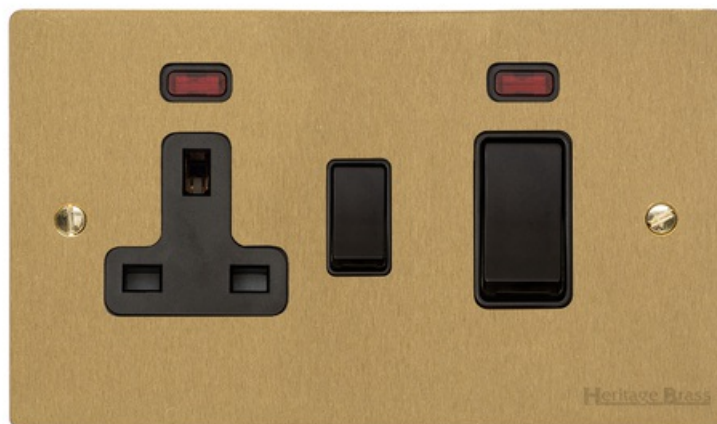

Heritage Brass

Elite Flat Plate Range - Satin Brass

45A Cooker Unit + 13A Socket - T04.962.BK

Range	Elite Flat Plate Range
Product	Elite Flat Plate Range Satin Brass Switches & Sockets, T04
Insert Type	45A Cooker Unit + 13A Socket
Plate Finish	Satin Brass
Switch Colour	Black
Body and Switch Trim	Black
Height	86 mm
Width	147 mm
Fixing Hole Centres	Box Fixing = 120.6 mm
Minimum Box Depth	48
Current	45 Amp
Voltage	230 V
Power	-
Terminal Capacity	4 mm ²
Earth Terminal Capacity	5 mm ²
Product Class 1	Face plate must be earthed
Ambient Operating Temperature	-5°C - 40°C
Recommended Location	Indoor use only
Standard	BS 4177, BS 1363