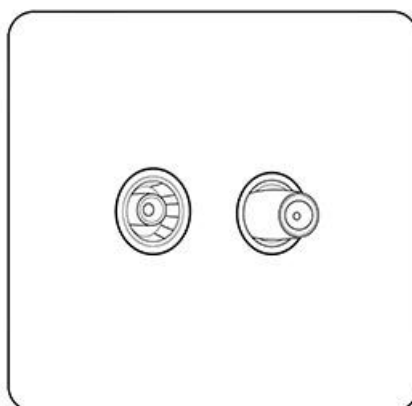

## Elite Flat Plate Range - Satin Brass

TV/Satellite Socket - T04.926.W

<b>Range</b>	Elite Flat Plate Range
<b>Product</b>	Elite Flat Plate Range Satin Brass Switches & Sockets, T04
<b>Insert Type</b>	TV/Satellite Socket
<b>Plate Finish</b>	Satin Brass
<b>Switch Colour</b>	-
<b>Body and Switch Trim</b>	White
<b>Height</b>	86 mm
<b>Width</b>	86 mm
<b>Fixing Hole Centres</b>	Box Fixing = 60.3 mm
<b>Minimum Box Depth</b>	35
<b>Current</b>	-
<b>Voltage</b>	230 V
<b>Power</b>	-
<b>Terminal Capacity</b>	4 mm <sup>2</sup>
<b>Earth Terminal Capacity</b>	5 mm <sup>2</sup>
<b>Product Class 1</b>	Face plate must be earthed
<b>Ambient Operating Temperature</b>	-5°C - 40°C
<b>Recommended Location</b>	Indoor use only
<b>Standard</b>	BS 3041