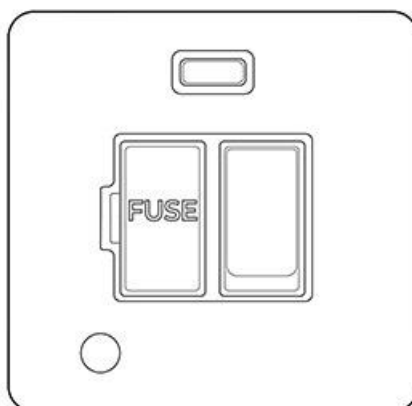

Heritage Brass

Elite Flat Plate Range - Satin Brass

Switched Spur with Neon + Cord (13 Amp) - T04.838.SBW

Range	Elite Flat Plate Range
Product	Elite Flat Plate Range Satin Brass Switches & Sockets, T04
Insert Type	Switched Spur with Neon + Cord (13 Amp)
Plate Finish	Satin Brass
Switch Colour	Satin Brass
Body and Switch Trim	White
Height	86 mm
Width	86 mm
Fixing Hole Centres	Box Fixing = 60.3 mm
Minimum Box Depth	35
Current	13 Amp
Voltage	230 V
Power	-
Terminal Capacity	4 mm ²
Earth Terminal Capacity	5 mm ²
Product Class 1	Face plate must be earthed
Ambient Operating Temperature	-5°C - 40°C
Recommended Location	Indoor use only
Standard	BS 1363