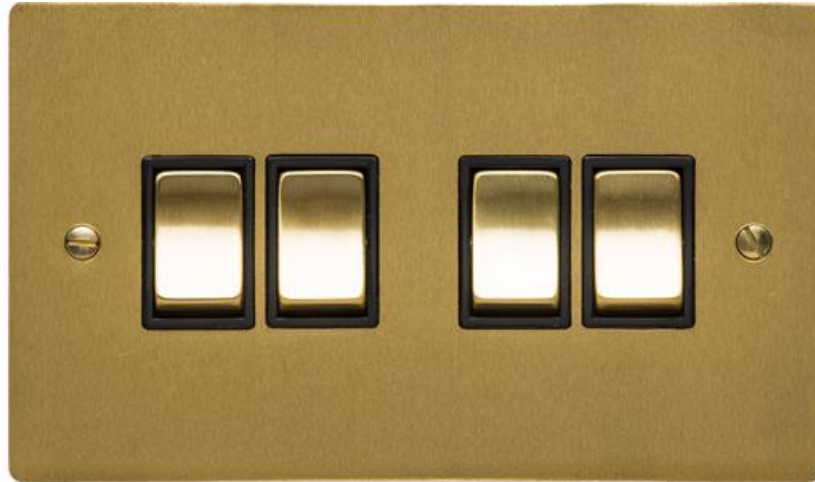

Heritage Brass

Elite Flat Plate Range - Satin Brass

4 Gang 2-Way Rocker Switch - T04.830.SBBK

| | |
|--------------------------------------|--|
| Range | Elite Flat Plate Range |
| Product | Elite Flat Plate Range Satin Brass Switches & Sockets, T04 |
| Insert Type | 4 Gang 2-Way Rocker Switch |
| Plate Finish | Satin Brass |
| Switch Colour | Satin Brass |
| Body and Switch Trim | Black |
| Height | 86 mm |
| Width | 147 mm |
| Fixing Hole Centres | Box Fixing = 120.6 mm |
| Minimum Box Depth | 25 |
| Current | 10 Amp |
| Voltage | 230 V |
| Power | - |
| Terminal Capacity | 4 mm ² |
| Earth Terminal Capacity | 5 mm ² |
| Product Class 1 | Face plate must be earthed |
| Ambient Operating Temperature | -5°C - 40°C |
| Recommended Location | Indoor use only |
| Standard | BS EN 60669-1 |