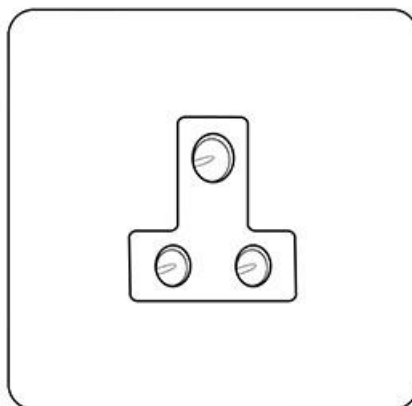

Heritage Brass

Elite Flat Plate Range - Satin Chrome

5 Amp 3 Round Pin Socket - T03.982.W

Range	Elite Flat Plate Range
Product	Elite Flat Plate Range Satin Chrome Switches & Sockets, T03
Insert Type	5 Amp 3 Round Pin Socket
Plate Finish	Satin Chrome
Switch Colour	-
Body and Switch Trim	White
Height	86 mm
Width	86 mm
Fixing Hole Centres	Box Fixing = 60.3 mm
Minimum Box Depth	35
Current	4 Amp
Voltage	230 V
Power	-
Terminal Capacity	4 mm ²
Earth Terminal Capacity	5 mm ²
Product Class 1	Face plate must be earthed
Ambient Operating Temperature	-5°C - 40°C
Recommended Location	Indoor use only
Standard	BS 546