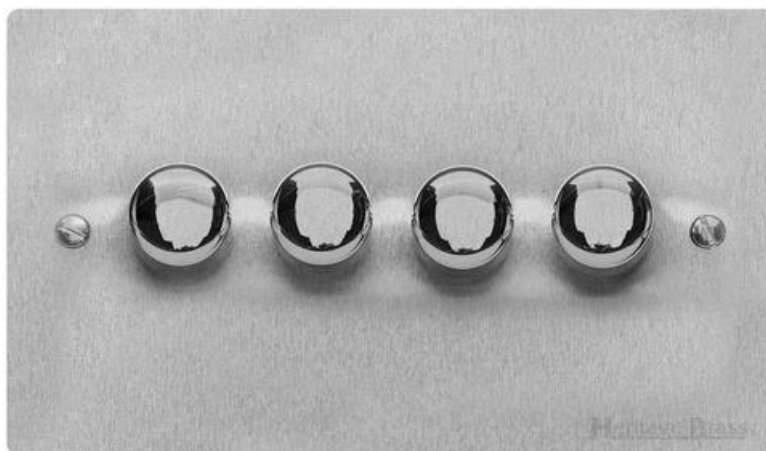

Heritage Brass

Elite Flat Plate Range - Satin Chrome 4G Multi Location Primary Dimmer - T03.974.MLP

Range	Elite Flat Plate Range
Product	Elite Flat Plate Range Satin Chrome Switches & Sockets, T03
Insert Type	4G Multi Location Primary Dimmer
Plate Finish	Satin Chrome
Switch Colour	Satin Chrome
Body and Switch Trim	Trimless
Height	86 mm
Width	147 mm
Fixing Hole Centres	Box Fixing = 120.6 mm
Minimum Box Depth	35
Current	-
Voltage	230 V
Power	Max 100 W - 10 Lamps
Terminal Capacity	4 mm ²
Earth Terminal Capacity	5 mm ²
Product Class 1	Face plate must be earthed
Ambient Operating Temperature	-5Â°C - 40Â°C
Recommended Location	Indoor use only
Standard	BSEN60669-2-1