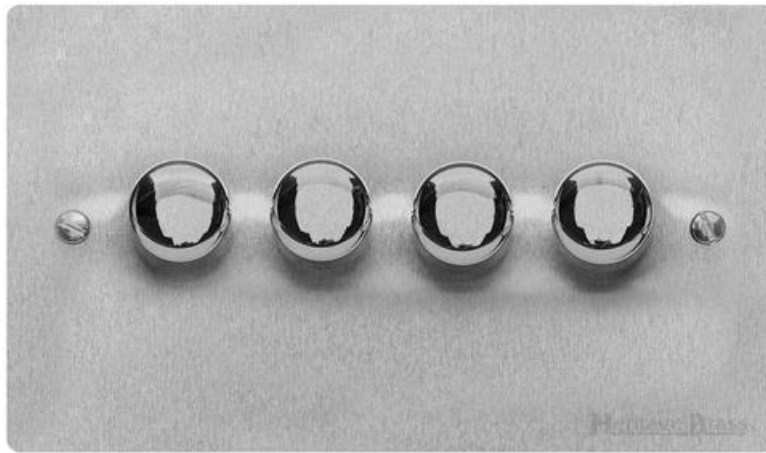

## Elite Flat Plate Range - Satin Chrome

4 Gang Dimmer 250 watts (Compatible with halogen/ incandescent bulbs) - T03.974.250

<b>Range</b>	Elite Flat Plate Range
<b>Product</b>	Elite Flat Plate Range Satin Chrome Switches & Sockets, T03
<b>Insert Type</b>	4 Gang Dimmer 250 watts (Compatible with halogen/ incandescent bulbs)
<b>Plate Finish</b>	Satin Chrome
<b>Switch Colour</b>	Satin Chrome
<b>Body and Switch Trim</b>	Trimless
<b>Height</b>	86 mm
<b>Width</b>	147 mm
<b>Fixing Hole Centres</b>	Box Fixing = 120.6 mm
<b>Minimum Box Depth</b>	35
<b>Current</b>	-
<b>Voltage</b>	230 V
<b>Power</b>	40 W - 250 W Leading Edge
<b>Terminal Capacity</b>	4 mm <sup>2</sup>
<b>Earth Terminal Capacity</b>	5 mm <sup>2</sup>
<b>Product Class 1</b>	Face plate must be earthed
<b>Ambient Operating Temperature</b>	-5°C - 40°C
<b>Recommended Location</b>	Indoor use only
<b>Standard</b>	BS EN 55014, BS EN 60669-2-1