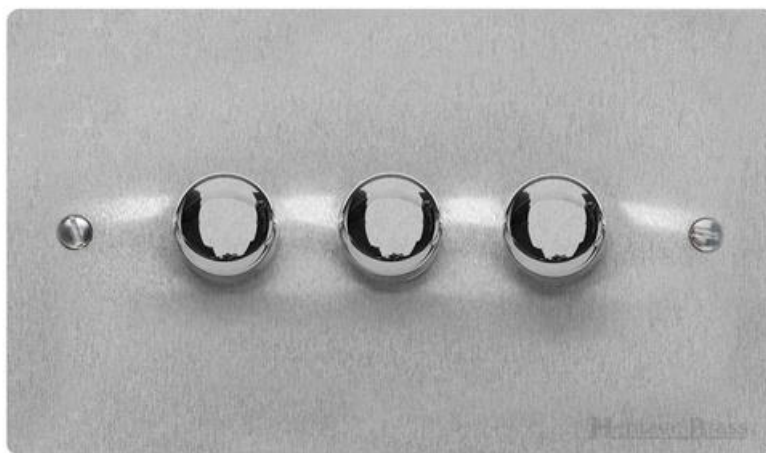

Heritage Brass

Elite Flat Plate Range - Satin Chrome 3G Multi Location Secondary Dimmer - T03.973.MLS

Range	Elite Flat Plate Range
Product	Elite Flat Plate Range Satin Chrome Switches & Sockets, T03
Insert Type	3G Multi Location Secondary Dimmer
Plate Finish	Satin Chrome
Switch Colour	Satin Chrome
Body and Switch Trim	Trimless
Height	86 mm
Width	147 mm
Fixing Hole Centres	Box Fixing = 120.6 mm
Minimum Box Depth	35
Current	-
Voltage	230 V
Power	Max 100 W - 10 Lamps
Terminal Capacity	4 mm ²
Earth Terminal Capacity	5 mm ²
Product Class 1	Face plate must be earthed
Ambient Operating Temperature	-5Â°C - 40Â°C
Recommended Location	Indoor use only
Standard	BSEN60669-2-1