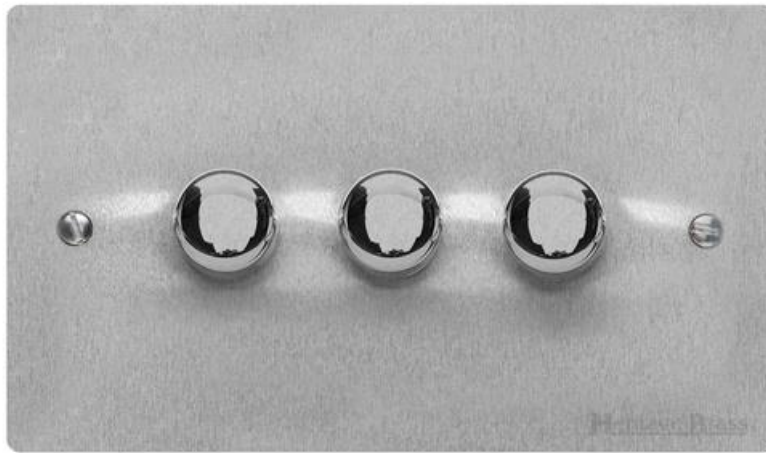

Heritage Brass

Elite Flat Plate Range - Satin Chrome 3G Multi Location Primary Dimmer - T03.973.MLP

Range	Elite Flat Plate Range
Product	Elite Flat Plate Range Satin Chrome Switches & Sockets, T03
Insert Type	3G Multi Location Primary Dimmer
Plate Finish	Satin Chrome
Switch Colour	Satin Chrome
Body and Switch Trim	Trimless
Height	86 mm
Width	147 mm
Fixing Hole Centres	Box Fixing = 120.6 mm
Minimum Box Depth	35
Current	-
Voltage	230 V
Power	Max 100 W - 10 Lamps
Terminal Capacity	4 mm ²
Earth Terminal Capacity	5 mm ²
Product Class 1	Face plate must be earthed
Ambient Operating Temperature	-5Â°C - 40Â°C
Recommended Location	Indoor use only
Standard	BSEN60669-2-1