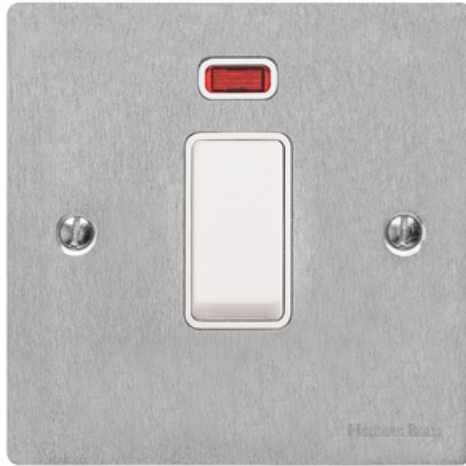

Heritage Brass

Elite Flat Plate Range - Satin Chrome

45A DP Cooker Switch with Neon (single plate) - T03.963.W

| | |
|--------------------------------------|---|
| Range | Elite Flat Plate Range |
| Product | Elite Flat Plate Range Satin Chrome Switches & Sockets, T03 |
| Insert Type | 45A DP Cooker Switch with Neon (single plate) |
| Plate Finish | Satin Chrome |
| Switch Colour | White |
| Body and Switch Trim | White |
| Height | 86 mm |
| Width | 86 mm |
| Fixing Hole Centres | Box Fixing = 60.3 mm |
| Minimum Box Depth | 48 |
| Current | 45 Amp |
| Voltage | 230 V |
| Power | - |
| Terminal Capacity | 4 mm ² |
| Earth Terminal Capacity | 5 mm ² |
| Product Class 1 | Face plate must be earthed |
| Ambient Operating Temperature | -5°C - 40°C |
| Recommended Location | Indoor use only |
| Standard | BS EN 60669-1 |