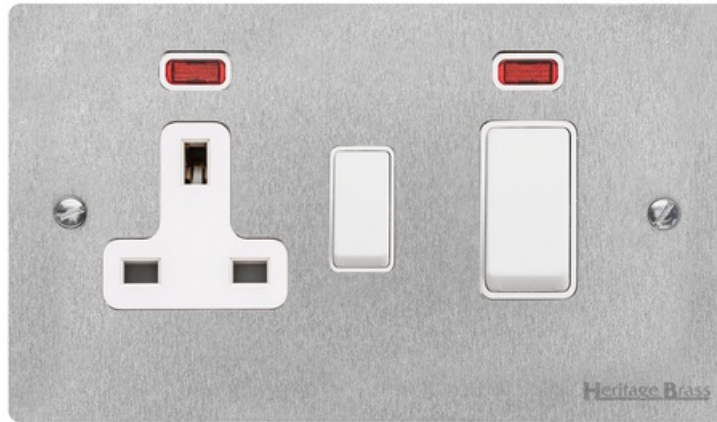

Heritage Brass

Elite Flat Plate Range - Satin Chrome

45A Cooker Unit + 13A Socket - T03.962.W

Range	Elite Flat Plate Range
Product	Elite Flat Plate Range Satin Chrome Switches & Sockets, T03
Insert Type	45A Cooker Unit + 13A Socket
Plate Finish	Satin Chrome
Switch Colour	White
Body and Switch Trim	White
Height	86 mm
Width	147 mm
Fixing Hole Centres	Box Fixing = 120.6 mm
Minimum Box Depth	48
Current	45 Amp
Voltage	230 V
Power	-
Terminal Capacity	4 mm ²
Earth Terminal Capacity	5 mm ²
Product Class 1	Face plate must be earthed
Ambient Operating Temperature	-5°C - 40°C
Recommended Location	Indoor use only
Standard	BS 4177, BS 1363