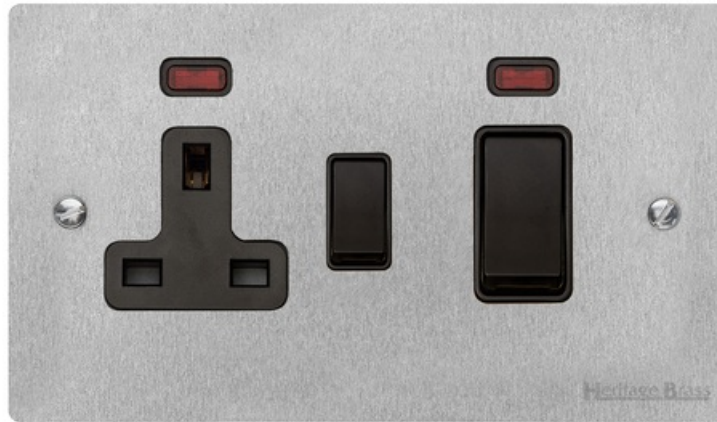

Heritage Brass

Elite Flat Plate Range - Satin Chrome

45A Cooker Unit + 13A Socket - T03.962.BK

Range	Elite Flat Plate Range
Product	Elite Flat Plate Range Satin Chrome Switches & Sockets, T03
Insert Type	45A Cooker Unit + 13A Socket
Plate Finish	Satin Chrome
Switch Colour	Black
Body and Switch Trim	Black
Height	86 mm
Width	147 mm
Fixing Hole Centres	Box Fixing = 120.6 mm
Minimum Box Depth	48
Current	45 Amp
Voltage	230 V
Power	-
Terminal Capacity	4 mm ²
Earth Terminal Capacity	5 mm ²
Product Class 1	Face plate must be earthed
Ambient Operating Temperature	-5°C - 40°C
Recommended Location	Indoor use only
Standard	BS 4177, BS 1363