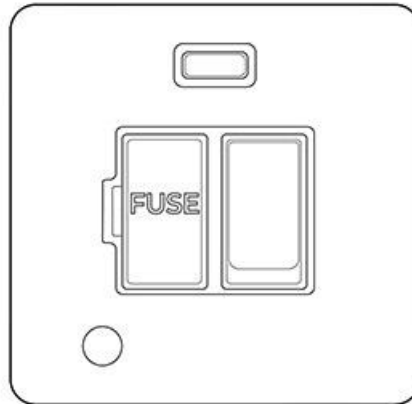

Heritage Brass

Elite Flat Plate Range - Satin Chrome

Switched Spur with Neon + Cord (13 Amp) - T03.838.SCW

Range	Elite Flat Plate Range
Product	Elite Flat Plate Range Satin Chrome Switches & Sockets, T03
Insert Type	Switched Spur with Neon + Cord (13 Amp)
Plate Finish	Satin Chrome
Switch Colour	Satin Chrome
Body and Switch Trim	White
Height	86 mm
Width	86 mm
Fixing Hole Centres	Box Fixing = 60.3 mm
Minimum Box Depth	35
Current	13 Amp
Voltage	230 V
Power	-
Terminal Capacity	4 mm ²
Earth Terminal Capacity	5 mm ²
Product Class 1	Face plate must be earthed
Ambient Operating Temperature	-5°C - 40°C
Recommended Location	Indoor use only
Standard	BS 1363