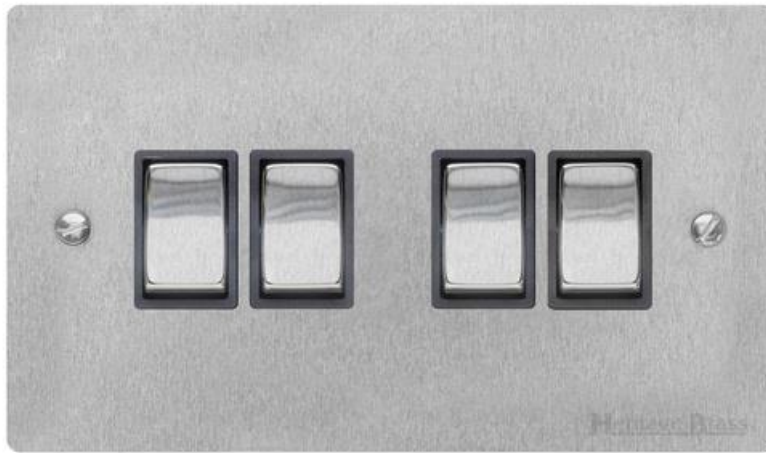

## Elite Flat Plate Range - Satin Chrome

### 4 Gang 2-Way Rocker Switch - T03.830.SCBK

<b>Range</b>	Elite Flat Plate Range
<b>Product</b>	Elite Flat Plate Range Satin Chrome Switches & Sockets, T03
<b>Insert Type</b>	4 Gang 2-Way Rocker Switch
<b>Plate Finish</b>	Satin Chrome
<b>Switch Colour</b>	Satin Chrome
<b>Body and Switch Trim</b>	Black
<b>Height</b>	86 mm
<b>Width</b>	147 mm
<b>Fixing Hole Centres</b>	Box Fixing = 120.6 mm
<b>Minimum Box Depth</b>	25
<b>Current</b>	10 Amp
<b>Voltage</b>	230 V
<b>Power</b>	-
<b>Terminal Capacity</b>	4 mm <sup>2</sup>
<b>Earth Terminal Capacity</b>	5 mm <sup>2</sup>
<b>Product Class 1</b>	Face plate must be earthed
<b>Ambient Operating Temperature</b>	-5°C - 40°C
<b>Recommended Location</b>	Indoor use only
<b>Standard</b>	BS EN 60669-1