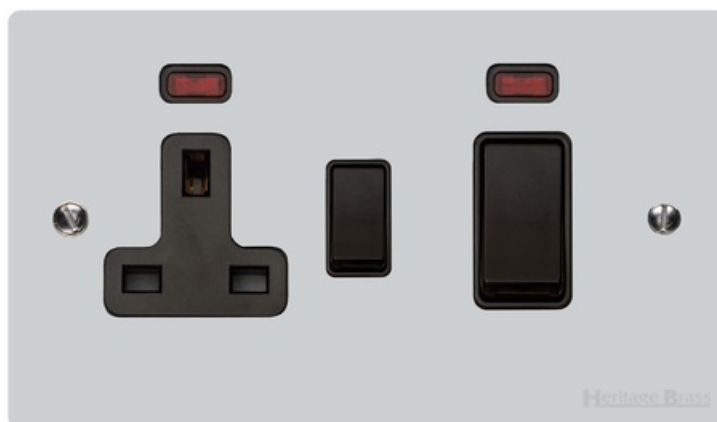

Heritage Brass

Elite Flat Plate Range - Polished Chrome

45A Cooker Unit + 13A Socket - T02.962.BK

Range	Elite Flat Plate Range
Product	Elite Flat Plate Range Polished Chrome Switches & Sockets, T02
Insert Type	45A Cooker Unit + 13A Socket
Plate Finish	Polished Chrome
Switch Colour	Black
Body and Switch Trim	Black
Height	86 mm
Width	147 mm
Fixing Hole Centres	Box Fixing = 120.6 mm
Minimum Box Depth	48
Current	45 Amp
Voltage	230 V
Power	-
Terminal Capacity	4 mm ²
Earth Terminal Capacity	5 mm ²
Product Class 1	Face plate must be earthed
Ambient Operating Temperature	-5°C - 40°C
Recommended Location	Indoor use only
Standard	BS 4177, BS 1363