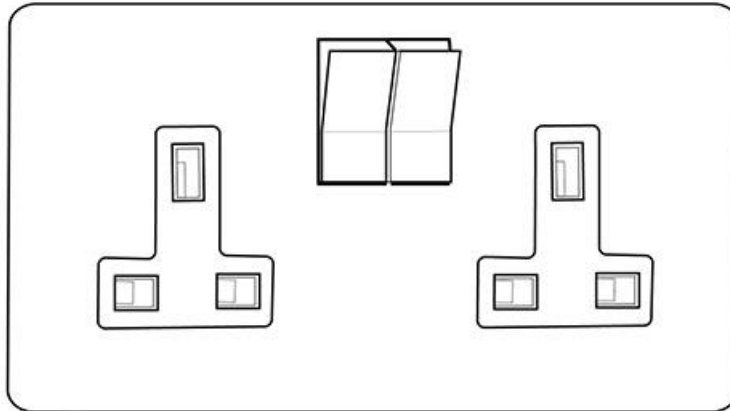

## Elite Flat Plate Range - Polished Chrome

Double Socket (13 Amp) - T02.850.PCBK

<b>Range</b>	Elite Flat Plate Range
<b>Product</b>	Elite Flat Plate Range Polished Chrome Switches & Sockets, T02
<b>Insert Type</b>	Double Socket (13 Amp)
<b>Plate Finish</b>	Polished Chrome
<b>Switch Colour</b>	Polished Chrome
<b>Body and Switch Trim</b>	Black
<b>Height</b>	86 mm
<b>Width</b>	147 mm
<b>Fixing Hole Centres</b>	Box Fixing = 120.6 mm
<b>Minimum Box Depth</b>	35
<b>Current</b>	13 Amp
<b>Voltage</b>	230 V
<b>Power</b>	-
<b>Terminal Capacity</b>	4 mm <sup>2</sup>
<b>Earth Terminal Capacity</b>	5 mm <sup>2</sup>
<b>Product Class 1</b>	Face plate must be earthed
<b>Ambient Operating Temperature</b>	-5°C - 40°C
<b>Recommended Location</b>	Indoor use only
<b>Standard</b>	BS 1363