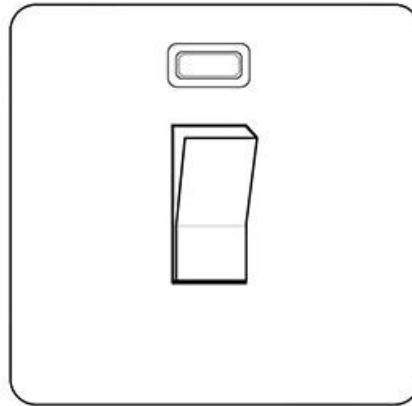

## Contractor Range - Satin Brass 20A Double Pole Switch with Neon - SAB998W

<b>Range</b>	Contractor Range
<b>Product</b>	Victorian Satin Brass (SAB)
<b>Insert Type</b>	20A Double Pole Switch with Neon
<b>Plate Finish</b>	Satin Brass
<b>Switch Colour</b>	White
<b>Body and Switch Trim</b>	White
<b>Height</b>	86 mm
<b>Width</b>	86 mm
<b>Fixing Hole Centres</b>	Box Fixing = 60.3 mm
<b>Minimum Box Depth</b>	25
<b>Current</b>	20 Amp
<b>Voltage</b>	230 V
<b>Power</b>	-
<b>Terminal Capacity</b>	4 mm <sup>2</sup>
<b>Earth Terminal Capacity</b>	5 mm <sup>2</sup>
<b>Product Class 1</b>	Face plate must be earthed
<b>Ambient Operating Temperature</b>	-5°C - 40°C
<b>Recommended Location</b>	Indoor use only
<b>Standard</b>	BS EN 60669-1