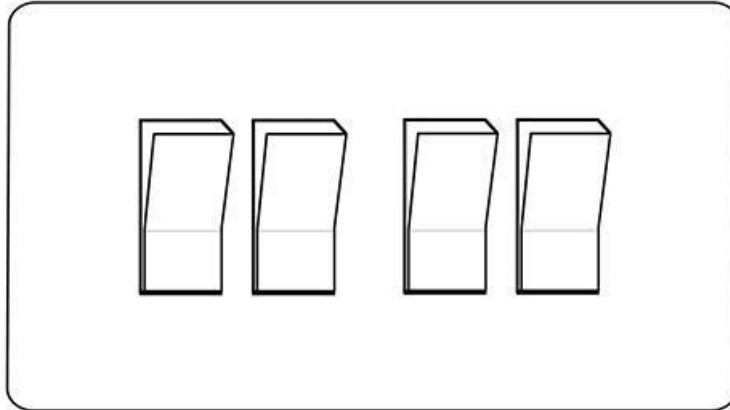

## Contractor Range - Satin Brass 4 Gang 2-Way Rocker Switch - SAB994BN

<b>Range</b>	Contractor Range
<b>Product</b>	Victorian Satin Brass (SAB)
<b>Insert Type</b>	4 Gang 2-Way Rocker Switch
<b>Plate Finish</b>	Satin Brass
<b>Switch Colour</b>	Black
<b>Body and Switch Trim</b>	Black
<b>Height</b>	86 mm
<b>Width</b>	147 mm
<b>Fixing Hole Centres</b>	Box Fixing = 120.6 mm
<b>Minimum Box Depth</b>	25
<b>Current</b>	6 Amp
<b>Voltage</b>	230 V
<b>Power</b>	-
<b>Terminal Capacity</b>	4 mm <sup>2</sup>
<b>Earth Terminal Capacity</b>	5 mm <sup>2</sup>
<b>Product Class 1</b>	Face plate must be earthed
<b>Ambient Operating Temperature</b>	-5°C - 40°C
<b>Recommended Location</b>	Indoor use only
<b>Standard</b>	BS EN 60669-1