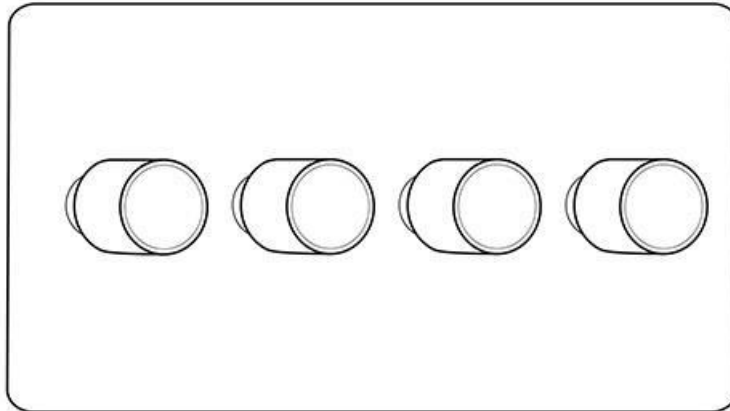

## Contractor Range - Satin Brass 4G Multi Location Secondary Dimmer - SAB974.MLS

<b>Range</b>	Contractor Range
<b>Product</b>	Victorian Satin Brass (SAB)
<b>Insert Type</b>	4G Multi Location Secondary Dimmer
<b>Plate Finish</b>	Satin Brass
<b>Switch Colour</b>	Polished Brass
<b>Body and Switch Trim</b>	Trimless
<b>Height</b>	86 mm
<b>Width</b>	147 mm
<b>Fixing Hole Centres</b>	Box Fixing = 120.6 mm
<b>Minimum Box Depth</b>	35
<b>Current</b>	-
<b>Voltage</b>	230 V
<b>Power</b>	Max 100 W - 10 Lamps
<b>Terminal Capacity</b>	4 mm <sup>2</sup>
<b>Earth Terminal Capacity</b>	5 mm <sup>2</sup>
<b>Product Class 1</b>	Face plate must be earthed
<b>Ambient Operating Temperature</b>	-5Â°C - 40Â°C
<b>Recommended Location</b>	Indoor use only
<b>Standard</b>	BSEN60669-2-1