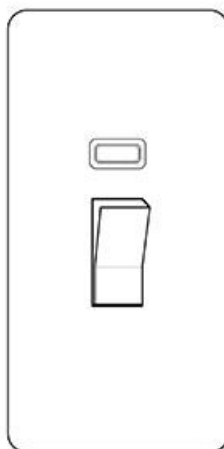

## Contractor Range - Satin Brass 45A DP Cooker Switch with Neon (tall plate) - SAB961W

<b>Range</b>	Contractor Range
<b>Product</b>	Victorian Satin Brass (SAB)
<b>Insert Type</b>	45A DP Cooker Switch with Neon (tall plate)
<b>Plate Finish</b>	Satin Brass
<b>Switch Colour</b>	White
<b>Body and Switch Trim</b>	White
<b>Height</b>	147 mm
<b>Width</b>	86 mm
<b>Fixing Hole Centres</b>	Box Fixing = 120.6 mm
<b>Minimum Box Depth</b>	48
<b>Current</b>	45 Amp
<b>Voltage</b>	230 V
<b>Power</b>	-
<b>Terminal Capacity</b>	4 mm <sup>2</sup>
<b>Earth Terminal Capacity</b>	5 mm <sup>2</sup>
<b>Product Class 1</b>	Face plate must be earthed
<b>Ambient Operating Temperature</b>	-5°C - 40°C
<b>Recommended Location</b>	Indoor use only
<b>Standard</b>	BS EN 60669-1