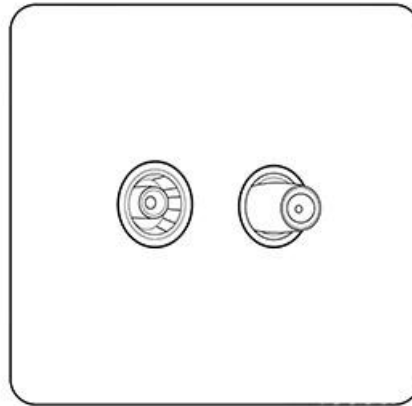

Heritage Brass

Contractor Range - Satin Brass

TV/Satellite Socket - SAB926W

Range	Contractor Range
Product	Victorian Satin Brass (SAB)
Insert Type	TV/Satellite Socket
Plate Finish	Satin Brass
Switch Colour	-
Body and Switch Trim	White
Height	86 mm
Width	86 mm
Fixing Hole Centres	Box Fixing = 60.3 mm
Minimum Box Depth	25
Current	-
Voltage	230 V
Power	-
Terminal Capacity	4 mm ²
Earth Terminal Capacity	5 mm ²
Product Class 1	Face plate must be earthed
Ambient Operating Temperature	-5°C - 40°C
Recommended Location	Indoor use only
Standard	BS 3041