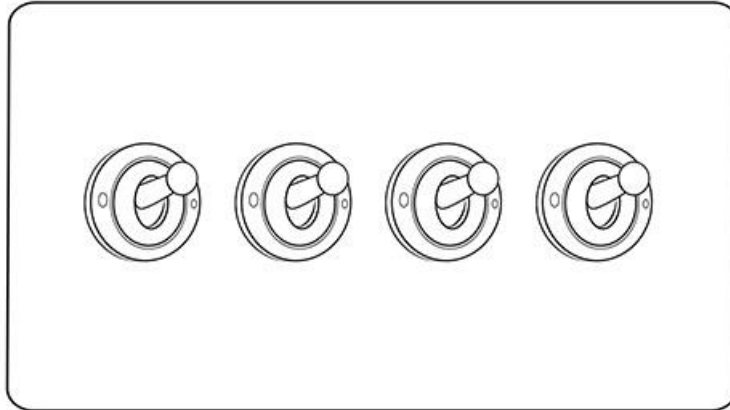

## Contractor Range - Satin Brass 4 Gang 2-Way Classic Toggle Switch - SAB1430SB

<b>Range</b>	Contractor Range
<b>Product</b>	Victorian Satin Brass (SAB)
<b>Insert Type</b>	4 Gang 2-Way Classic Toggle Switch
<b>Plate Finish</b>	Satin Brass
<b>Switch Colour</b>	Satin Brass
<b>Body and Switch Trim</b>	Trimless
<b>Height</b>	86 mm
<b>Width</b>	147 mm
<b>Fixing Hole Centres</b>	Box Fixing = 120.6 mm
<b>Minimum Box Depth</b>	35
<b>Current</b>	20 Amp
<b>Voltage</b>	230 V
<b>Power</b>	-
<b>Terminal Capacity</b>	4 mm <sup>2</sup>
<b>Earth Terminal Capacity</b>	5 mm <sup>2</sup>
<b>Product Class 1</b>	Face plate must be earthed
<b>Ambient Operating Temperature</b>	-5°C - 40°C
<b>Recommended Location</b>	Indoor use only
<b>Standard</b>	BS EN 60669-1