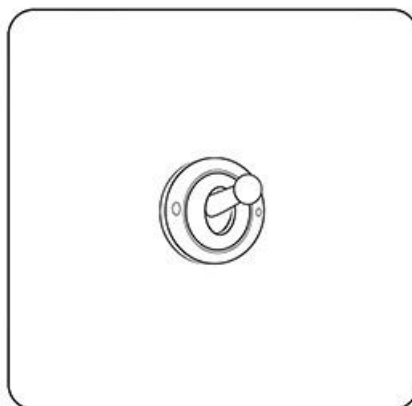

## Contractor Range - Satin Brass 1 Gang Intermediate Toggle Switch - SAB1401SB

<b>Range</b>	Contractor Range
<b>Product</b>	Victorian Satin Brass (SAB)
<b>Insert Type</b>	1 Gang Intermediate Toggle Switch
<b>Plate Finish</b>	Satin Brass
<b>Switch Colour</b>	Satin Brass
<b>Body and Switch Trim</b>	Trimless
<b>Height</b>	86 mm
<b>Width</b>	86 mm
<b>Fixing Hole Centres</b>	Box Fixing = 60.3 mm
<b>Minimum Box Depth</b>	35
<b>Current</b>	20 Amp
<b>Voltage</b>	230 V
<b>Power</b>	-
<b>Terminal Capacity</b>	4 mm <sup>2</sup>
<b>Earth Terminal Capacity</b>	5 mm <sup>2</sup>
<b>Product Class 1</b>	Face plate must be earthed
<b>Ambient Operating Temperature</b>	-5°C - 40°C
<b>Recommended Location</b>	Indoor use only
<b>Standard</b>	BS EN 60669-1