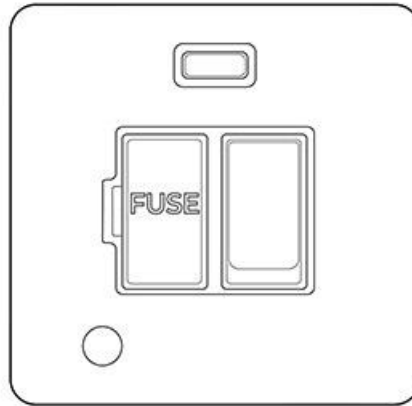

## Elite Stepped Plate Range - Satin Nickel Switched Spur with Neon + Cord (13 Amp) - S05.838.SNBK

<b>Range</b>	Elite Stepped Plate Range
<b>Product</b>	Elite Stepped Plate Range Satin Nickel Switches & Sockets, S05
<b>Insert Type</b>	Switched Spur with Neon + Cord (13 Amp)
<b>Plate Finish</b>	Satin Nickel
<b>Switch Colour</b>	Satin Nickel
<b>Body and Switch Trim</b>	Black
<b>Height</b>	86 mm
<b>Width</b>	86 mm
<b>Fixing Hole Centres</b>	Box Fixing = 60.3 mm
<b>Minimum Box Depth</b>	35
<b>Current</b>	13 Amp
<b>Voltage</b>	230 V
<b>Power</b>	-
<b>Terminal Capacity</b>	4 mm <sup>2</sup>
<b>Earth Terminal Capacity</b>	5 mm <sup>2</sup>
<b>Product Class 1</b>	Face plate must be earthed
<b>Ambient Operating Temperature</b>	-5°C - 40°C
<b>Recommended Location</b>	Indoor use only
<b>Standard</b>	BS 1363