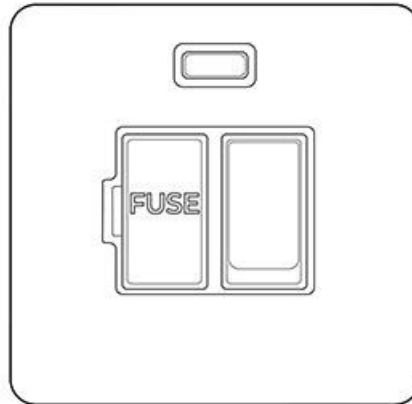

## Elite Stepped Plate Range - Satin Nickel Switched Spur with Neon (13 Amp) - S05.836.SNBK

<b>Range</b>	Elite Stepped Plate Range
<b>Product</b>	Elite Stepped Plate Range Satin Nickel Switches & Sockets, S05
<b>Insert Type</b>	Switched Spur with Neon (13 Amp)
<b>Plate Finish</b>	Satin Nickel
<b>Switch Colour</b>	Satin Nickel
<b>Body and Switch Trim</b>	Black
<b>Height</b>	86 mm
<b>Width</b>	86 mm
<b>Fixing Hole Centres</b>	Box Fixing = 60.3 mm
<b>Minimum Box Depth</b>	35
<b>Current</b>	13 Amp
<b>Voltage</b>	230 V
<b>Power</b>	-
<b>Terminal Capacity</b>	4 mm <sup>2</sup>
<b>Earth Terminal Capacity</b>	5 mm <sup>2</sup>
<b>Product Class 1</b>	Face plate must be earthed
<b>Ambient Operating Temperature</b>	-5°C - 40°C
<b>Recommended Location</b>	Indoor use only
<b>Standard</b>	BS 1363