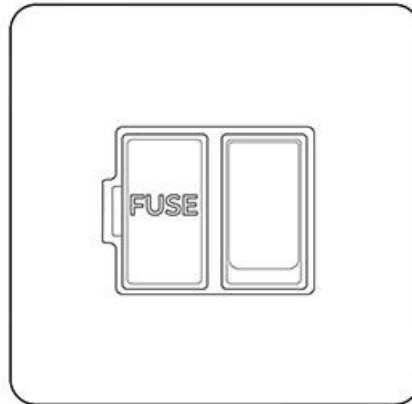

## Elite Stepped Plate Range - Satin Nickel

Switched Spur (13 Amp) - S05.835.SNBK

<b>Range</b>	Elite Stepped Plate Range
<b>Product</b>	Elite Stepped Plate Range Satin Nickel Switches & Sockets, S05
<b>Insert Type</b>	Switched Spur (13 Amp)
<b>Plate Finish</b>	Satin Nickel
<b>Switch Colour</b>	Satin Nickel
<b>Body and Switch Trim</b>	Black
<b>Height</b>	86 mm
<b>Width</b>	86 mm
<b>Fixing Hole Centres</b>	Box Fixing = 60.3 mm
<b>Minimum Box Depth</b>	35
<b>Current</b>	13 Amp
<b>Voltage</b>	230 V
<b>Power</b>	-
<b>Terminal Capacity</b>	4 mm <sup>2</sup>
<b>Earth Terminal Capacity</b>	5 mm <sup>2</sup>
<b>Product Class 1</b>	Face plate must be earthed
<b>Ambient Operating Temperature</b>	-5°C - 40°C
<b>Recommended Location</b>	Indoor use only
<b>Standard</b>	BS 1363