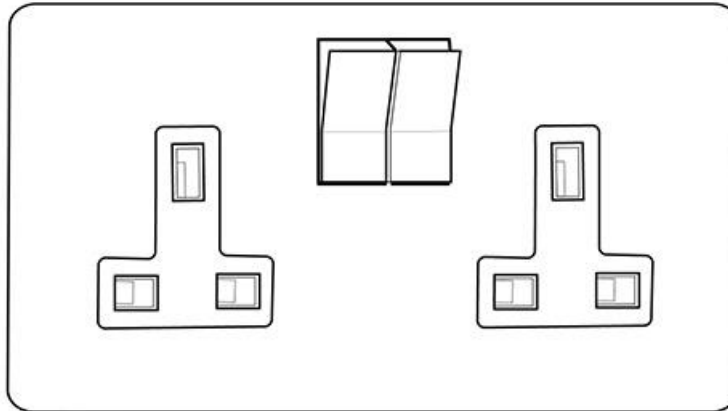

Heritage Brass

Elite Stepped Plate Range - Satin Chrome

Double Socket (13 Amp) - S03.850.PCW

Range	Elite Stepped Plate Range
Product	Elite Stepped Plate Range Satin Chrome Switches & Sockets, S03
Insert Type	Double Socket (13 Amp)
Plate Finish	Satin Chrome
Switch Colour	Polished Chrome
Body and Switch Trim	White
Height	86 mm
Width	147 mm
Fixing Hole Centres	Box Fixing = 120.6 mm
Minimum Box Depth	35
Current	13 Amp
Voltage	230 V
Power	-
Terminal Capacity	4 mm ²
Earth Terminal Capacity	5 mm ²
Product Class 1	Face plate must be earthed
Ambient Operating Temperature	-5°C - 40°C
Recommended Location	Indoor use only
Standard	BS 1363