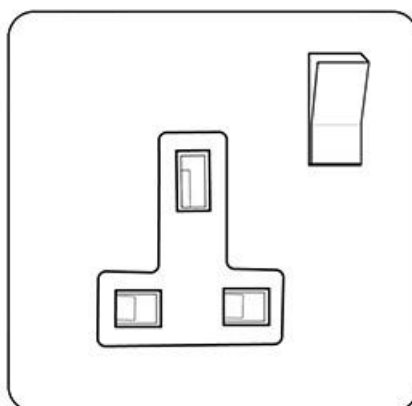

Heritage Brass

Elite Stepped Plate Range - Polished Chrome

Single Socket (13 Amp) - S02.840.PCBK

Range	Elite Stepped Plate Range
Product	Elite Stepped Plate Range Polished Chrome Switches & Sockets, S02
Insert Type	Single Socket (13 Amp)
Plate Finish	Polished Chrome
Switch Colour	Polished Chrome
Body and Switch Trim	Black
Height	86 mm
Width	86 mm
Fixing Hole Centres	Box Fixing = 60.3 mm
Minimum Box Depth	35
Current	13 Amp
Voltage	230 V
Power	-
Terminal Capacity	4 mm ²
Earth Terminal Capacity	5 mm ²
Product Class 1	Face plate must be earthed
Ambient Operating Temperature	-5°C - 40°C
Recommended Location	Indoor use only
Standard	BS 1363