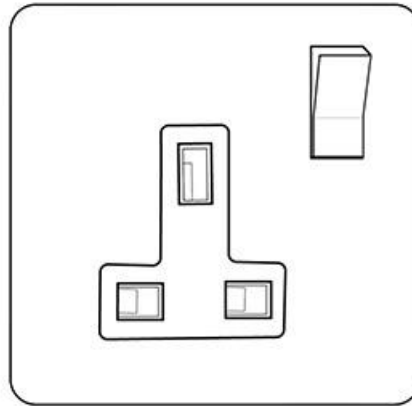

Heritage Brass

Elite Stepped Plate Range - Polished Brass

Single Socket (13 Amp) - S01.840.PBW

Range	Elite Stepped Plate Range
Product	Elite Stepped Plate Range Polished Brass Switches & Sockets, S01
Insert Type	Single Socket (13 Amp)
Plate Finish	Polished Brass
Switch Colour	Polished Brass
Body and Switch Trim	White
Height	86 mm
Width	86 mm
Fixing Hole Centres	Box Fixing = 60.3 mm
Minimum Box Depth	35
Current	13 Amp
Voltage	230 V
Power	-
Terminal Capacity	4 mm ²
Earth Terminal Capacity	5 mm ²
Product Class 1	Face plate must be earthed
Ambient Operating Temperature	-5°C - 40°C
Recommended Location	Indoor use only
Standard	BS 1363