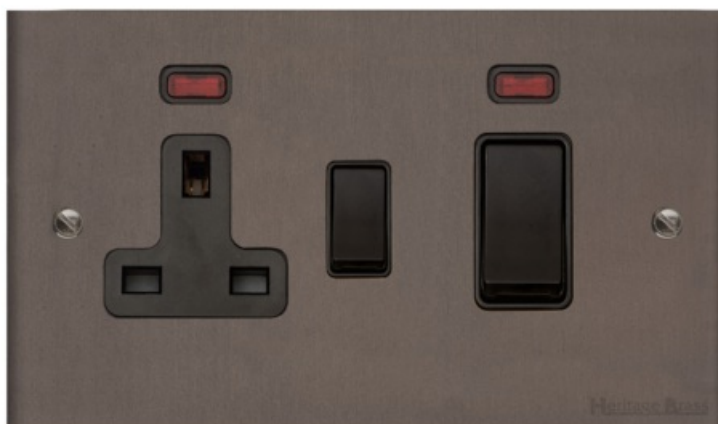

Heritage Brass

Stylist Bronze Range - Matt Bronze

45A Cooker Unit + 13A Socket - RL9.162.BK

Range	Stylist Bronze Range
Product	Stylist Bronze Raised Plate Range Switches & Sockets, RL9
Insert Type	45A Cooker Unit + 13A Socket
Plate Finish	Matt Bronze
Switch Colour	Matt Bronze
Body and Switch Trim	Black
Height	86 mm
Width	147 mm
Fixing Hole Centres	Box Fixing = 120.6 mm
Minimum Box Depth	48
Current	45 Amp
Voltage	230 V
Power	-
Terminal Capacity	4 mm ²
Earth Terminal Capacity	5 mm ²
Product Class 1	Face plate must be earthed
Ambient Operating Temperature	-5Â°C - 40Â°C
Recommended Location	Indoor use only
Standard	BS 4177, BS 1363