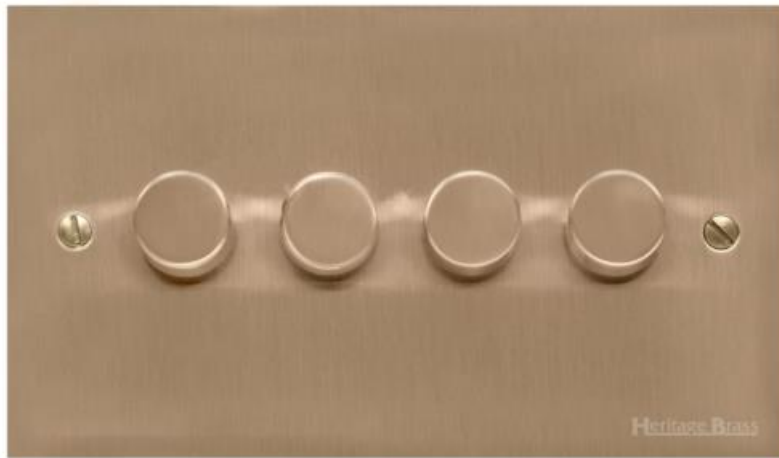

Heritage Brass

Victorian Elite Range - Antique Brass

4 Gang Dimmer 400 watts(Compatible with halogen/ incandescent bulbs) - R91.874.400

Range	Victorian Elite Range
Product	Victorian Elite Range Antique Brass Switches & Sockets, R91
Insert Type	4 Gang Dimmer 400 watts(Compatible with halogen/ incandescent bulbs)
Plate Finish	Antique Brass
Switch Colour	Antique Brass
Body and Switch Trim	Trimless
Height	86 mm
Width	147 mm
Fixing Hole Centres	Box Fixing = 120.6 mm
Minimum Box Depth	35
Current	-
Voltage	230 V
Power	60 W - 400 W Leading Edge
Terminal Capacity	4 mm ²
Earth Terminal Capacity	5 mm ²
Product Class 1	Face plate must be earthed
Ambient Operating Temperature	-5°C - 40°C
Recommended Location	Indoor use only
Standard	BS EN 55014, BS EN 60669-2-1