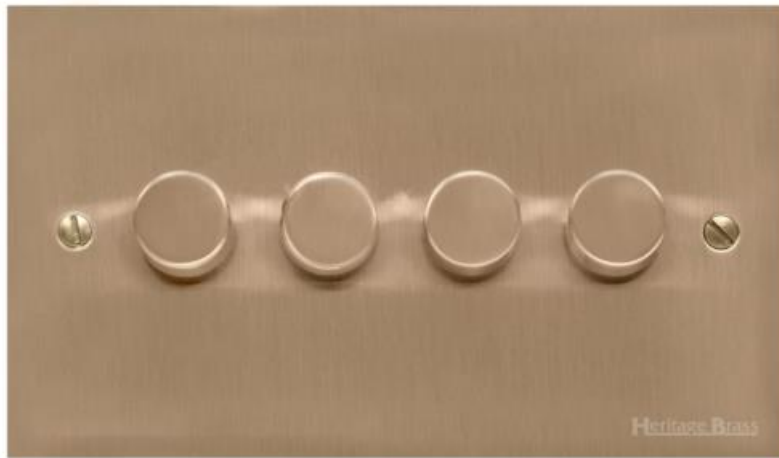

Heritage Brass

Victorian Elite Range - Antique Brass

4 Gang Dimmer 250 watts (Compatible with halogen/ incandescent bulbs) - R91.874.250

Range	Victorian Elite Range
Product	Victorian Elite Range Antique Brass Switches & Sockets, R91
Insert Type	4 Gang Dimmer 250 watts (Compatible with halogen/ incandescent bulbs)
Plate Finish	Antique Brass
Switch Colour	Antique Brass
Body and Switch Trim	Trimless
Height	86 mm
Width	147 mm
Fixing Hole Centres	Box Fixing = 120.6 mm
Minimum Box Depth	35
Current	-
Voltage	230 V
Power	40 W - 250 W Leading Edge
Terminal Capacity	4 mm ²
Earth Terminal Capacity	5 mm ²
Product Class 1	Face plate must be earthed
Ambient Operating Temperature	-5°C - 40°C
Recommended Location	Indoor use only
Standard	BS EN 55014, BS EN 60669-2-1