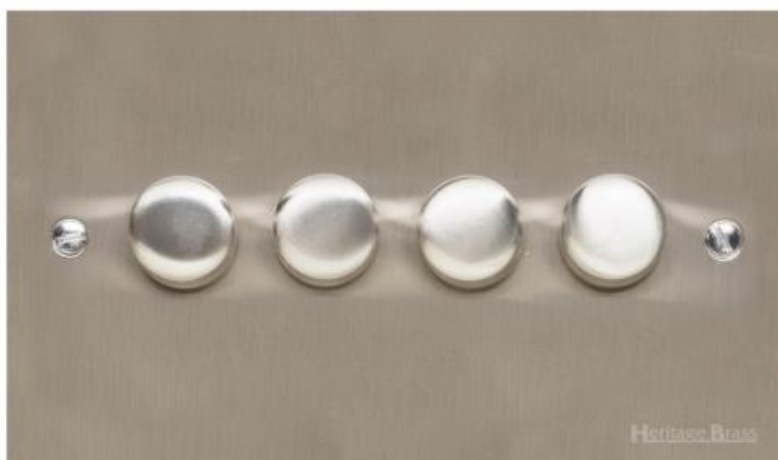

Heritage Brass

Victorian Elite Range - Satin Nickel 4G Multi Location Primary Dimmer - R05.874.MLP

Range	Victorian Elite Range
Product	Victorian Elite Range Satin Nickel Switches & Sockets, R05
Insert Type	4G Multi Location Primary Dimmer
Plate Finish	Satin Nickel
Switch Colour	Satin Nickel
Body and Switch Trim	Trimless
Height	86 mm
Width	147 mm
Fixing Hole Centres	Box Fixing = 120.6 mm
Minimum Box Depth	35
Current	-
Voltage	230 V
Power	Max 100 W - 10 Lamps
Terminal Capacity	4 mm ²
Earth Terminal Capacity	5 mm ²
Product Class 1	Face plate must be earthed
Ambient Operating Temperature	-5Â°C - 40Â°C
Recommended Location	Indoor use only
Standard	BSEN60669-2-1