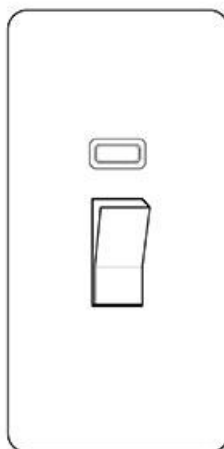

## Victorian Elite Range - Satin Nickel

45A DP Cooker Switch with Neon (tall plate) - R05.861.BK

<b>Range</b>	Victorian Elite Range
<b>Product</b>	Victorian Elite Range Satin Nickel Switches & Sockets, R05
<b>Insert Type</b>	45A DP Cooker Switch with Neon (tall plate)
<b>Plate Finish</b>	Satin Nickel
<b>Switch Colour</b>	Black
<b>Body and Switch Trim</b>	Black
<b>Height</b>	147 mm
<b>Width</b>	86 mm
<b>Fixing Hole Centres</b>	Box Fixing = 120.6 mm
<b>Minimum Box Depth</b>	48
<b>Current</b>	45 Amp
<b>Voltage</b>	230 V
<b>Power</b>	-
<b>Terminal Capacity</b>	4 mm <sup>2</sup>
<b>Earth Terminal Capacity</b>	5 mm <sup>2</sup>
<b>Product Class 1</b>	Face plate must be earthed
<b>Ambient Operating Temperature</b>	-5°C - 40°C
<b>Recommended Location</b>	Indoor use only
<b>Standard</b>	BS EN 60669-1