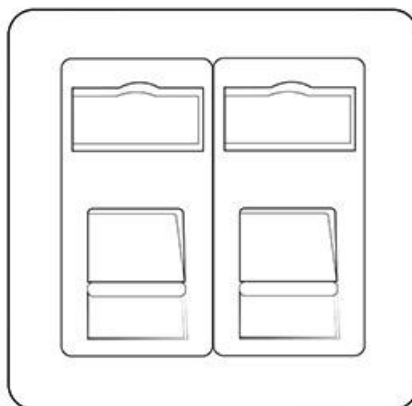

Heritage Brass

Victorian Elite Range - Satin Nickel 2 Gang Secondary Line Socket - R05.856.BK-S

Range	Victorian Elite Range
Product	Victorian Elite Range Satin Nickel Switches & Sockets, R05
Insert Type	2 Gang Secondary Line Socket
Plate Finish	Satin Nickel
Switch Colour	-
Body and Switch Trim	Black
Height	86 mm
Width	86 mm
Fixing Hole Centres	Box Fixing = 60.3 mm
Minimum Box Depth	25
Current	-
Voltage	230 V
Power	-
Terminal Capacity	4 mm ²
Earth Terminal Capacity	5 mm ²
Product Class 1	Face plate must be earthed
Ambient Operating Temperature	-5°C - 40°C
Recommended Location	Indoor use only
Standard	BS 3041