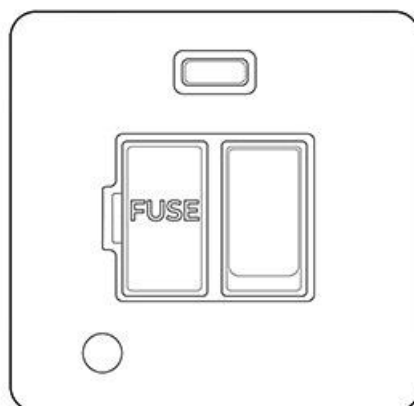

Heritage Brass

Victorian Elite Range - Satin Nickel

Switched Spur with Neon + Cord (13 Amp) - R05.838.SNBK

Range	Victorian Elite Range
Product	Victorian Elite Range Satin Nickel Switches & Sockets, R05
Insert Type	Switched Spur with Neon + Cord (13 Amp)
Plate Finish	Satin Nickel
Switch Colour	Satin Nickel
Body and Switch Trim	Black
Height	86 mm
Width	86 mm
Fixing Hole Centres	Box Fixing = 60.3 mm
Minimum Box Depth	25
Current	13 Amp
Voltage	230 V
Power	-
Terminal Capacity	4 mm ²
Earth Terminal Capacity	5 mm ²
Product Class 1	Face plate must be earthed
Ambient Operating Temperature	-5°C - 40°C
Recommended Location	Indoor use only
Standard	BS 1363