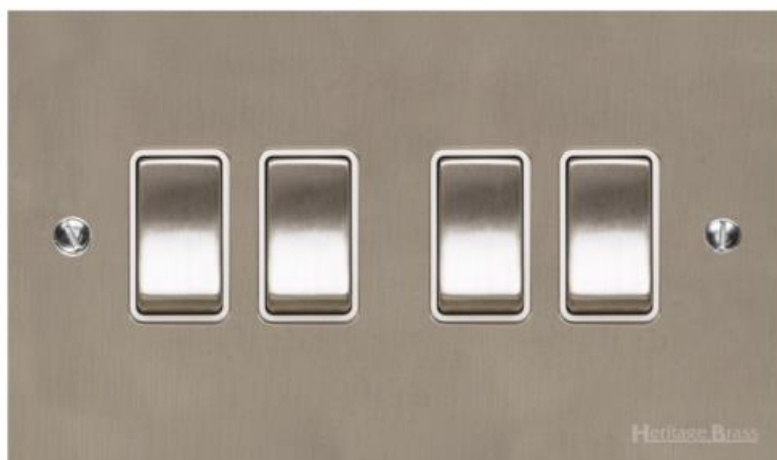

Heritage Brass

Victorian Elite Range - Satin Nickel

4 Gang 2-Way Rocker Switch - R05.830.SNW

Range	Victorian Elite Range
Product	Victorian Elite Range Satin Nickel Switches & Sockets, R05
Insert Type	4 Gang 2-Way Rocker Switch
Plate Finish	Satin Nickel
Switch Colour	Satin Nickel
Body and Switch Trim	White
Height	86 mm
Width	147 mm
Fixing Hole Centres	Box Fixing = 120.6 mm
Minimum Box Depth	17
Current	10 Amp
Voltage	230 V
Power	-
Terminal Capacity	4 mm ²
Earth Terminal Capacity	5 mm ²
Product Class 1	Face plate must be earthed
Ambient Operating Temperature	-5°C - 40°C
Recommended Location	Indoor use only
Standard	BS EN 60669-1