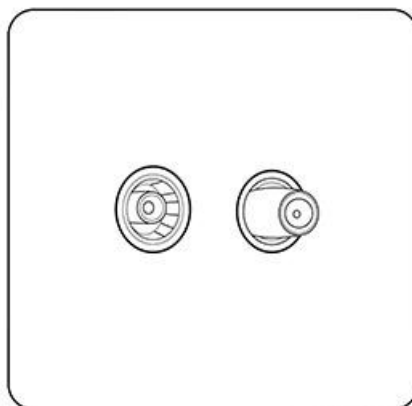

Heritage Brass

Victorian Elite Range - Satin Nickel

TV/Satellite Socket - R05.826.BK

Range	Victorian Elite Range
Product	Victorian Elite Range Satin Nickel Switches & Sockets, R05
Insert Type	TV/Satellite Socket
Plate Finish	Satin Nickel
Switch Colour	-
Body and Switch Trim	Black
Height	86 mm
Width	86 mm
Fixing Hole Centres	Box Fixing = 60.3 mm
Minimum Box Depth	25
Current	-
Voltage	230 V
Power	-
Terminal Capacity	4 mm ²
Earth Terminal Capacity	5 mm ²
Product Class 1	Face plate must be earthed
Ambient Operating Temperature	-5°C - 40°C
Recommended Location	Indoor use only
Standard	BS 3041